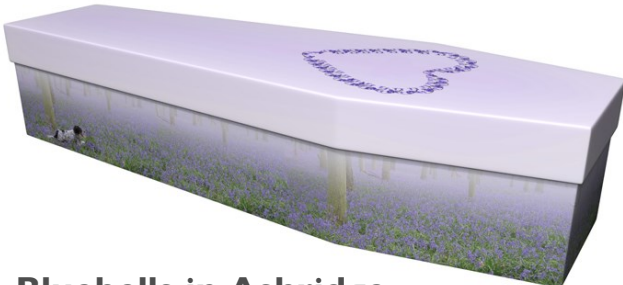

Spitfire

Seaside Sunset

Poppy

From £625

THE COFFIN COLLECTION

Picture Cardboard

Butterfly

Garden