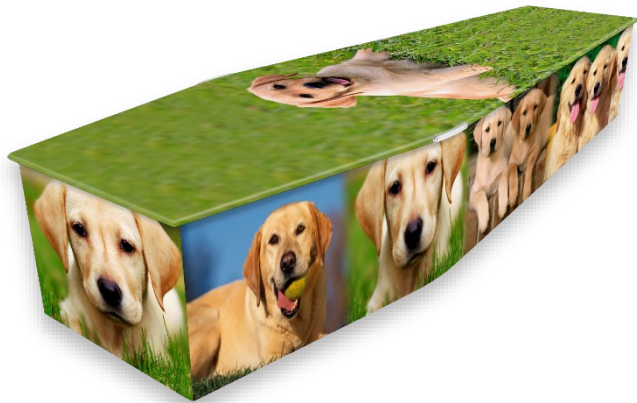

From **£1149**

THE COFFIN COLLECTION

The Kensington

A high quality, traditional solid oak coffin with raised lid, panelled sides and ends in a gloss finish. Fitted with 6 brass effect handles, matching 'T' end bars, wreath holders and name plate.

From **£995**

THE COFFIN COLLECTION

Classic Colourful Coffins

The Classic Design range of picture coffins features a smart varnished wooden trim around the top and bottom of the coffin. Suitable for both burial and cremation, the full range of Colourful coffins designs are available in the Classic style, or you can choose a completely bespoke design, please ask to view the full range.